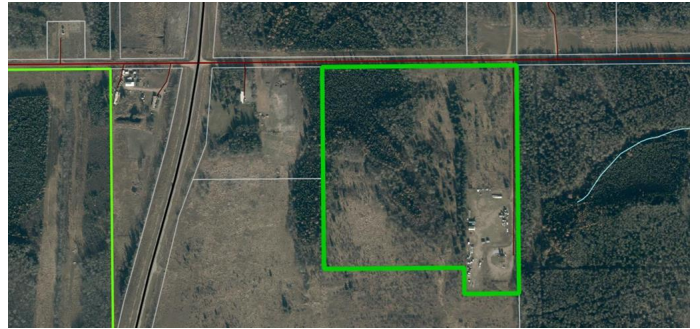

# \$575,000 - 13545 Twprd. 664, Lac La Biche

MLS® #A1116751

**\$575,000**

0 Bedroom, 0.00 Bathroom,  
Land on 40.92 Acres

Lac La Biche, Lac La Biche, Alberta

GREAT LOCATION, close to TOWN ! this 40.92 acre parcel located just 3 Km. south of Town and off Highway 36. A great spot to build your own home and enjoy the freedom of acreage living, or to expand your business . Power and gas are at the property line. Also there is a revenue of \$8,000.00 a year from the injection well using almost 7 acres of this property. Seller also has 86 acres connected to this parcel and would be willing to sell as a package!

## Community Information

Address	13545 Twprd. 664
Subdivision	Lac La Biche
City	Lac La Biche
County	Lac La Biche County
Province	Alberta
Postal Code	T0A 2C0