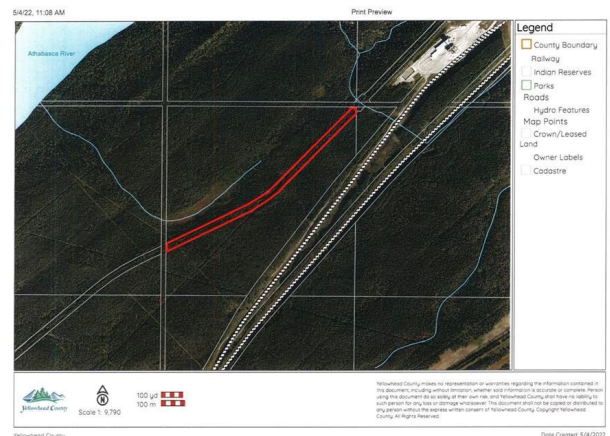

$59,000 - 5-23-52-20 Nw, Rural Yellowhead County

MLS® #A1221557

$59,000

0 Bedroom, 0.00 Bathroom,
Land on 7.50 Acres

NONE, Rural Yellowhead County, Alberta

Recreational property located in Yellowhead County. The property is 7.5 acres with no public access. There is a trail along the property. There is an old cabin base that currently sits along the trail. Property is approximately 30m (100 feet) wide by 1km long

Essential Information

MLS® #	A1221557
Price	$59,000
Bathrooms	0.00
Acres	7.50
Type	Land
Sub-Type	Residential Land
Status	Active

Community Information

Address	5-23-52-20 Nw
Subdivision	NONE
City	Rural Yellowhead County
County	Yellowhead County
Province	Alberta
Postal Code	T7V 1A0

Additional Information

Date Listed	May 20th, 2022
Days on Market	1059
Zoning	ND