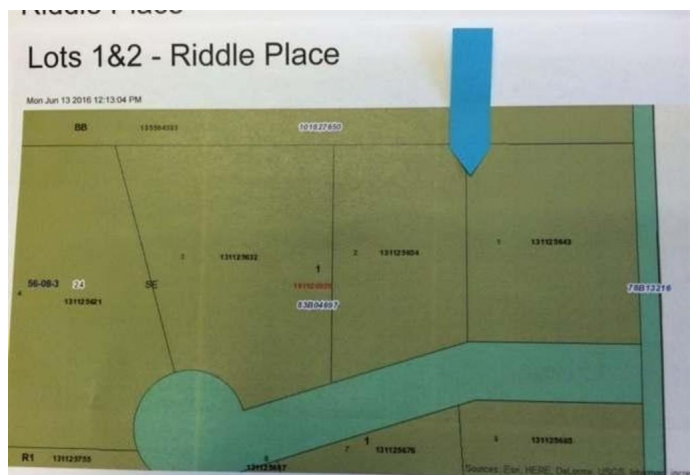

# \$45,000 - 1 Riddle Place, Out of Province\_Alberta

MLS® #A2146915

**\$45,000**

0 Bedroom, 0.00 Bathroom,  
Land on 0.59 Acres

NONE, Out of Province\_Alberta,  
Saskatchewan

Big River, Natures' Doorstep! Looking for land in the heart of lake country? The shores of Cowan Lake and great fishing are just steps away! This .59 acre lot in the MD of Big River, is a well treed corner lot and is just waiting for you to make it your own. Services are just across the street. The neighboring .53 acre lot (Lot 2, Riddle Place) located directly the the west is also available.

## Community Information

Address	1 Riddle Place
Subdivision	NONE
City	Out of Province_Alberta
County	Out Of Board
Province	Saskatchewan
Postal Code	S0J 0E0

## Exterior

Lot Description      Corner Lot, Rectangular Lot, Wooded