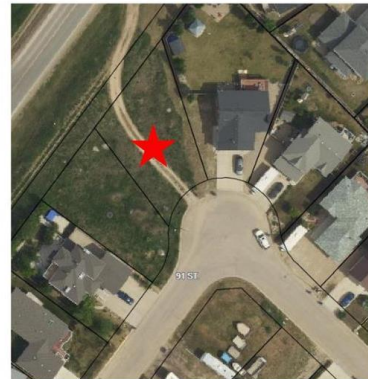

\$55,000 - 13406 91 Street, Peace River

MLS® #A2166805

\$55,000

0 Bedroom, 0.00 Bathroom,
Land on 0.18 Acres

Shaftesbury Estates, Peace River, Alberta

Great opportunity to build your home in Shaftesbury Estates! Only a short walk to the nearby playground you will find this to be an ideal neighborhood your family! The lot next door is also for sale so if you are wanting to build a home with a larger footprint this could be a great fit!

Essential Information

MLS® #	A2166805
Price	\$55,000
Bathrooms	0.00
Acres	0.18
Type	Land
Sub-Type	Residential Land
Status	Active

Community Information

Address	13406 91 Street
Subdivision	Shaftesbury Estates
City	Peace River
County	Peace No. 135, M.D. of
Province	Alberta
Postal Code	T8S 1X3