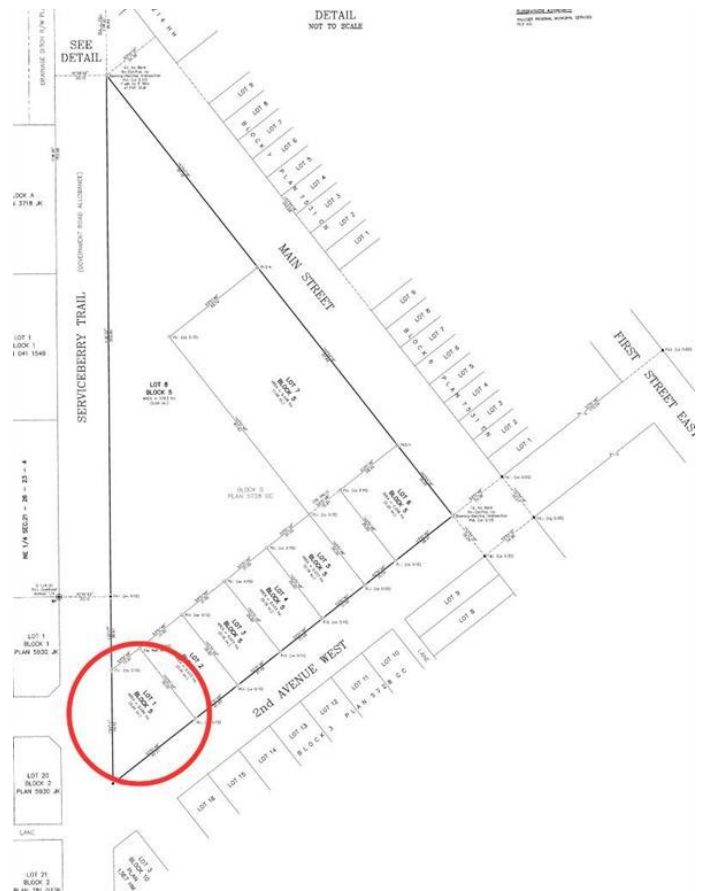

\$55,000 - 134 2 Avenue W, Rockyford

MLS® #A2174371

\$55,000

0 Bedroom, 0.00 Bathroom,
Land on 0.24 Acres

NONE, Rockyford, Alberta

WELCOME TO THE VILLAGE OF
ROCKYFORD!

*** 5 LOTS FOR SALE - AMAZING
DEVELOPMENT OPPORTUNITY ***Prime
investment property for future development in
the Village of Rockyford! All lots are fully
serviced. Backing on to park/greenspace. Less
than 1 hour outside the City of Calgary. *Must
begin the building process within the first year,
and finish construction the 2nd year. These
lots do allow for modular homes as long as
they have a foundation. *** GREAT TAX
INCENTIVE BYLAW - See supplements for
details! ***

Essential Information

MLS® #	A2174371
Price	\$55,000
Bathrooms	0.00
Acres	0.24
Type	Land
Sub-Type	Residential Land
Status	Active

Community Information

Address	134 2 Avenue W
Subdivision	NONE
City	Rockyford
County	Wheatland County
Province	Alberta