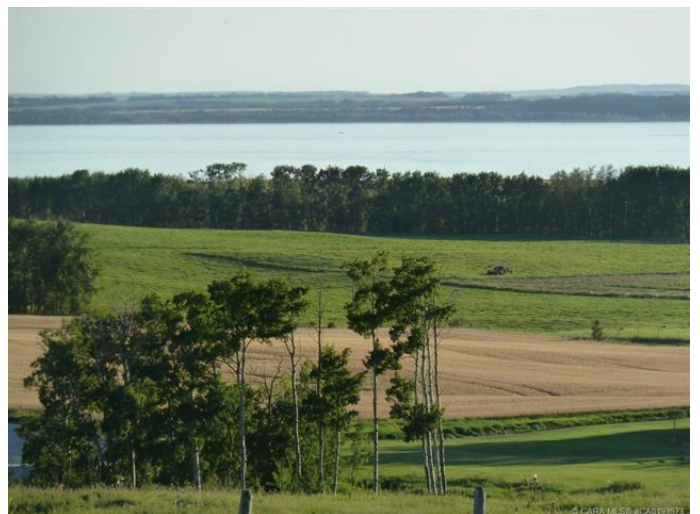

# \$250,000 - 17, 420069 Range Road 284, Rural Ponoka County

MLS® #A2175568

**\$250,000**

0 Bedroom, 0.00 Bathroom,  
Land on 3.23 Acres

Grandview Estates, Rural Ponoka County,  
Alberta

Lot 17 sits on top of the subdivision with one of the best overall views of the Lake. architecturally controlled subdivision that is intertwined amongst 30 acres of environmental reserve featuring established walking trails, abundant wildlife, local history. The view is so amazing that it is better described as an experience. Every lot boasts a spectacular view of the lake; some views encompass the entire length of Gull Lake. Imagine closing every single day with yet another uniquely pleasing sunset. . Boat access is 5 minutes away at the Raymond Shores public boat launch. Grandview Estates is a 31 lot acreage subdivision with acreages ranging from 1 to 6 acres in size and \$85,000 to \$275,000 in price. taxes not yet assessed.

### **Exterior**

Lot Description	Views, Near Golf Course, Street Lighting
-----------------	------------------------------------------