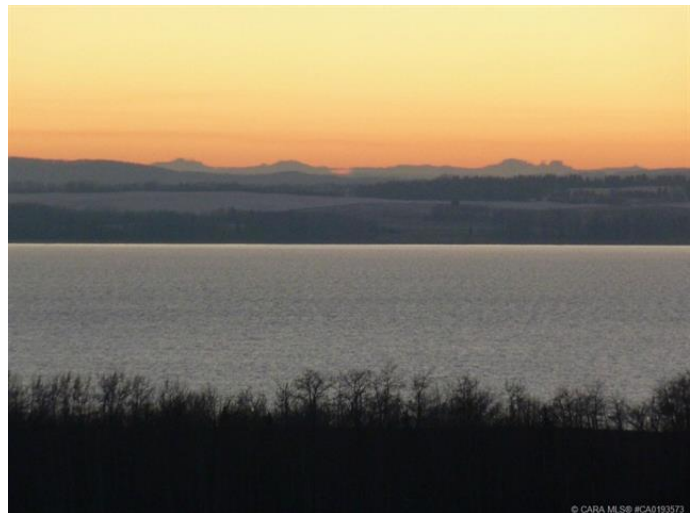

# \$250,000 - 17, 420069 Range Road 284, Rural Ponoka County

MLS® #A2175568

**\$250,000**

0 Bedroom, 0.00 Bathroom,  
Land on 3.23 Acres

Grandview Estates, Rural Ponoka County,  
Alberta

Lot 17 sits on top of the subdivision with one of the best overall views of the Lake. architecturally controlled subdivision that is intertwined amongst 30 acres of environmental reserve featuring established walking trails, abundant wildlife, local history. The view is so amazing that it is better described as an experience. Every lot boasts a spectacular view of the lake; some views encompass the entire length of Gull Lake. Imagine closing every single day with yet another uniquely pleasing sunset. . Boat access is 5 minutes away at the Raymond Shores public boat launch. Grandview Estates is a 31 lot acreage subdivision with acreages ranging from 1 to 6 acres in size and \$85,000 to \$275,000 in price. taxes not yet assessed.

### **Exterior**

Lot Description	Views, Near Golf Course, Street Lighting
-----------------	------------------------------------------