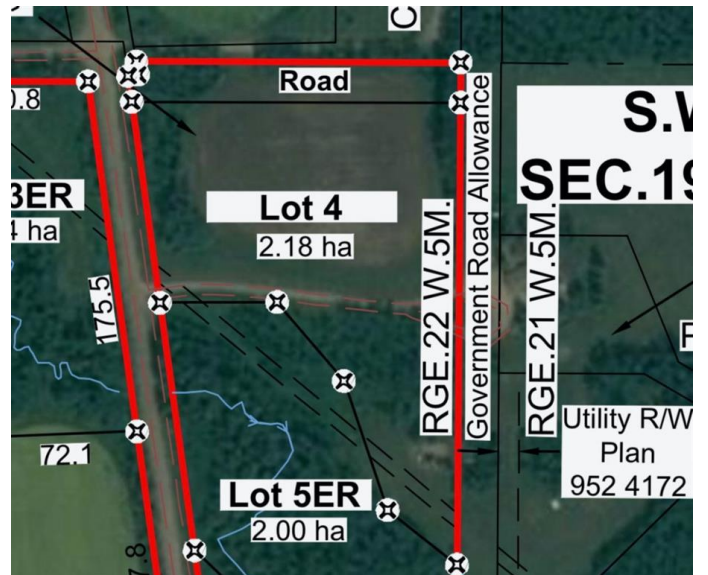

Listing Details

Listing Office

Royal LePage Valley Realty