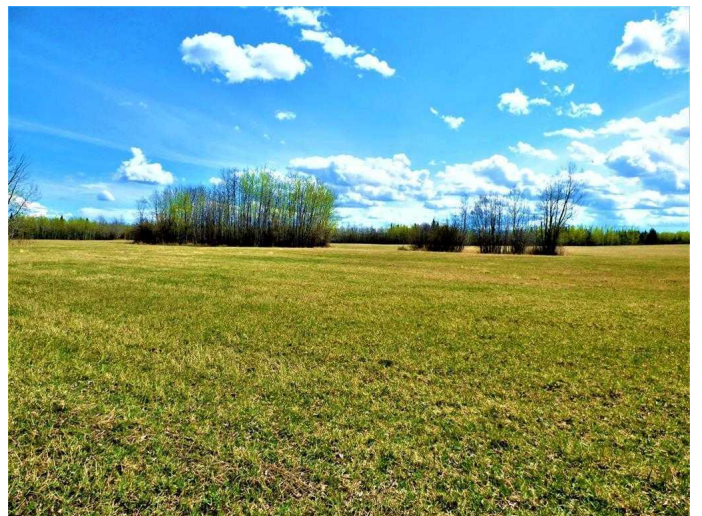

\$105,000 - 13519 Twp 662, Lac La Biche

MLS® #A2202775

\$105,000

0 Bedroom, 0.00 Bathroom,
Land on 19.77 Acres

Lac La Biche, Lac La Biche, Alberta

LOOKING FOR A GREAT SPACE TO PARK YOUR RV, BUILD A CABIN OR YOUR NEW HOME!!! THIS 19.77 ACRE PARCEL IS YOUR BEST CHOICE! Ideal location where you can get away, and enjoy the peace and quiet of the property. 13 acres are cleared with 7 trees which gives you privacy! Power and Gas are available across the road, and can be brought into your property! Want to relax during the summer, bring your RV's, a few friends and enjoy! Short minutes drive to Beaver Lake, or Lac La Biche Lake boat launches where you can enjoy lake life to the fullest! This large acreage will give you all the space you need to enjoy! \$105,000.00